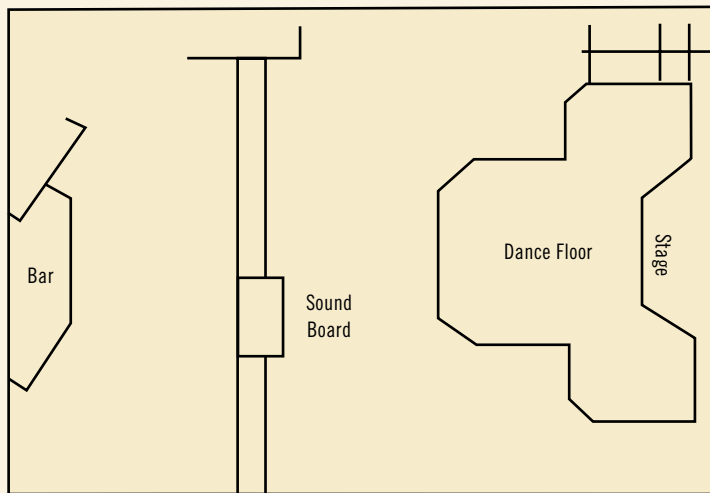

DINING

- Jack Binion’s Steak House: a superb steakhouse serving prime meats and seafoods
- 8 oz. Burger Bar
- Starbucks®
- Noodles Asian Restaurant
- JB’s Cafe

MEETING FACILITIES

- 840-square-foot Jackson Room accommodates up to 30 people in a meeting-room setting and up to 40 in a banquet setting

MEETING ROOM	DIMENSIONS (SQ. FT.)	THEATER	CLASSROOM	TRADE SHOW (10 x 10)	U-SHAPE	RECEPTION	BANQUET
Bluesville	100' x 100' (10,000 sq. ft.)	900	200	45			500
Founder’s Club	(3,077 sq. ft.)					300	
Oxford Room	24' x 44' (1,060 sq. ft.)	70	40	8	26		50
Jackson Room	24' x 35' (840 sq. ft.)	30	30	6	20		40